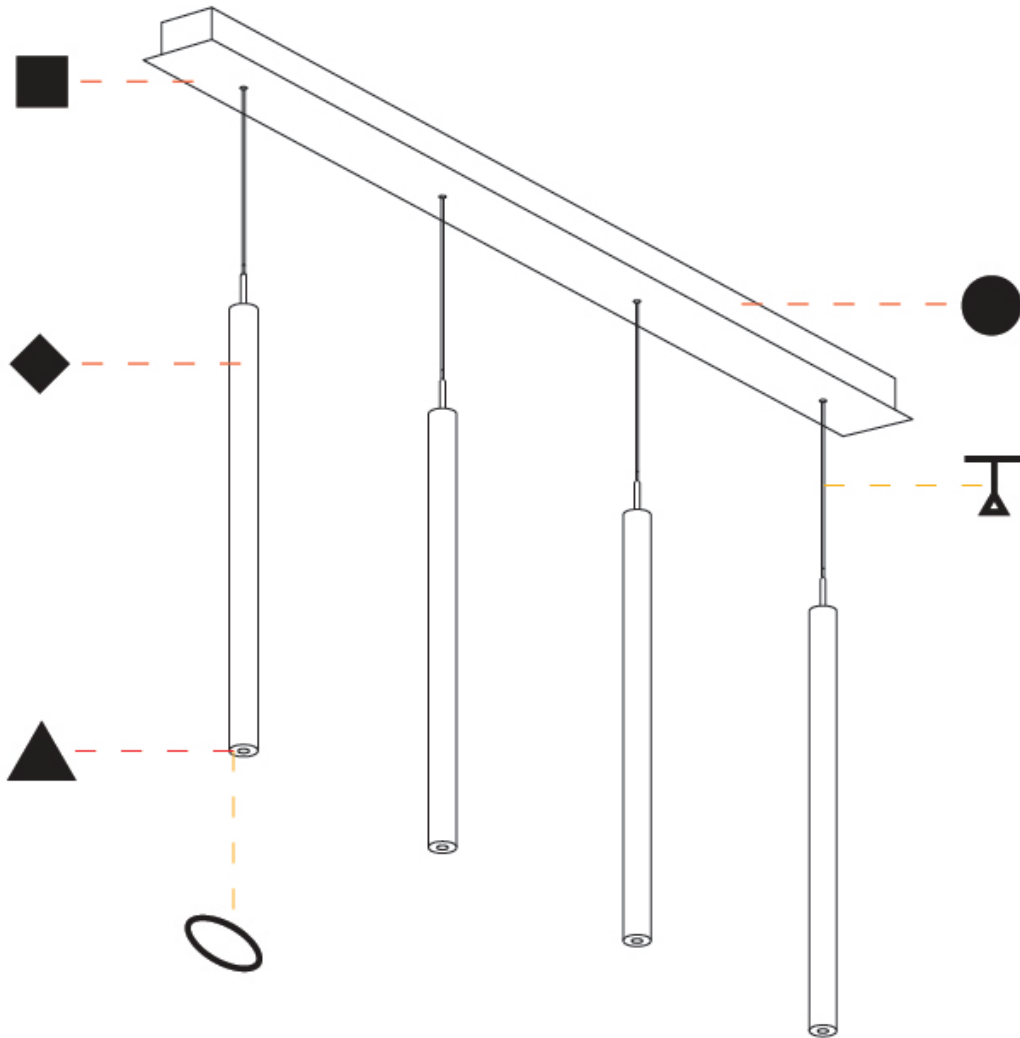

G-MINI CHANNEL HANGOVER SUSPENSION

A300620-

PROJECT	_____
TYPE	_____
SPECIFIER	_____
QUANTITY	_____
DATE	_____

A