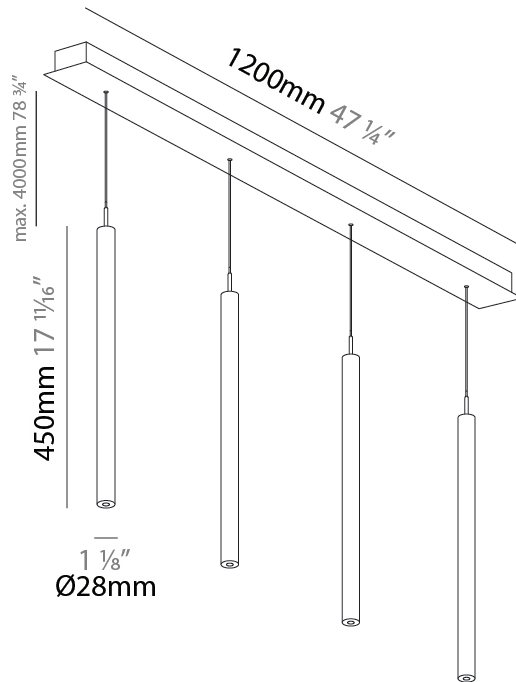

GENERAL

Series: G-Mini Channel
Subseries: G-Mini Channel Hangover
Brand: Prolight
Division: Architectural
Mounting Type: Suspension
Mounting Location: Ceiling
Subcategory: Spots

PHYSICAL

Shape: Cylinder
Diameter (mm): 28
Diameter (in): 1 1/8
Length (mm): 1200
Length (in): 47 1/4
Height (mm): 450
Height (in): 17 11/16
Light Distribution: Direct
Diffuser: Shine Ring - NOR / OPL / YEL / ORA / RED / BLU / GRN
Fixture Finish: SSR / BKV / CWI / CRY / HAB / UFT / ITA / RUA / FTG / MYG / LOD / PUS / FRO / FUP / KIA / POP / BLS / SPG / MEY / GOH / GUM / CHC / COM / ABZ / JAG / OBR / MOS / ROR
Accent Finish: NOF / COP / MIR / SSS
Fixture Material: Extruded Aluminum / Steel
Cable Details: 2,000mm/78 3/4" / 4,000mm/157 1/2" - Cable, Black, Green, Orange, Red, White

ELECTRICAL

Lamp Type: LED (Zhaga Standard)
Input Wattage (W): 26
Total Output Wattage (W): 23.7
Dimming: Tri-Mode (Non-Dimming and Phase Dimming (120Vac only) and 0-10V Dimming)
Driver Included: Yes
Driver Location: Integrated
Driver Type: Constant Current - Universal
Driver Class: Class 2
Input Voltage (V): 120 - 277

LED

Color Temperature (°K): 2700 / 3000 / 3500 / 4000
Max. Delivered Lumen (lm): 1557 / 1421 / 1499 / 1450
Nominal Lumen (lm): 1840 / 1949 / 2057 / 2112
CRI: >90 CRI
Lamp Life (hrs): 50000

OPTICAL

Beam Angle: 32 / 58

RATINGS AND CERTIFICATIONS

Certified By: Certified for North American Standards
IP rating: IP20