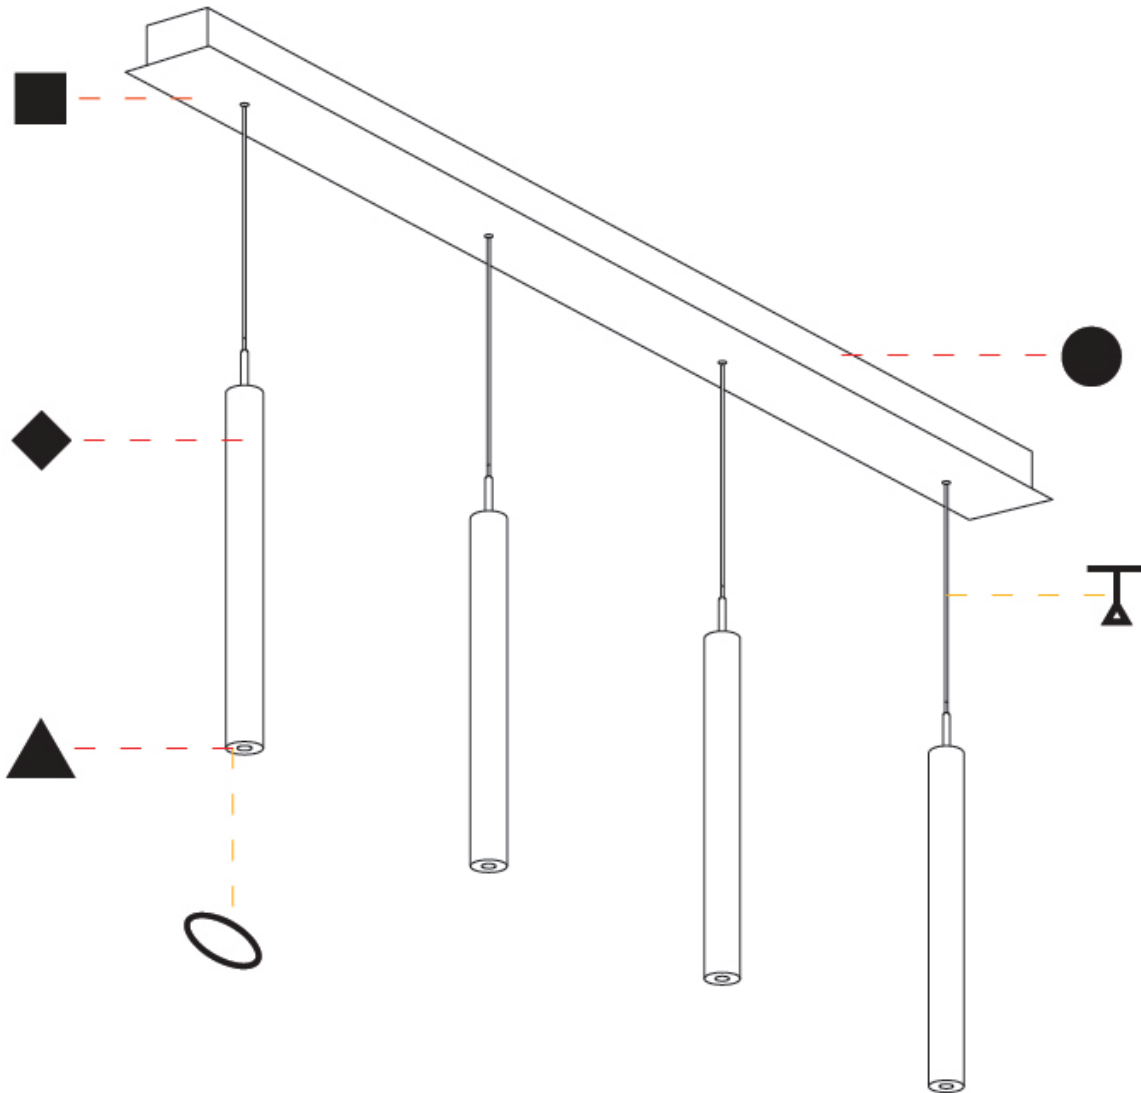

G-MINI CHANNEL HANGOVER SUSPENSION

A300619-

PROJECT	_____
TYPE	_____
SPECIFIER	_____
QUANTITY	_____
DATE	_____

A