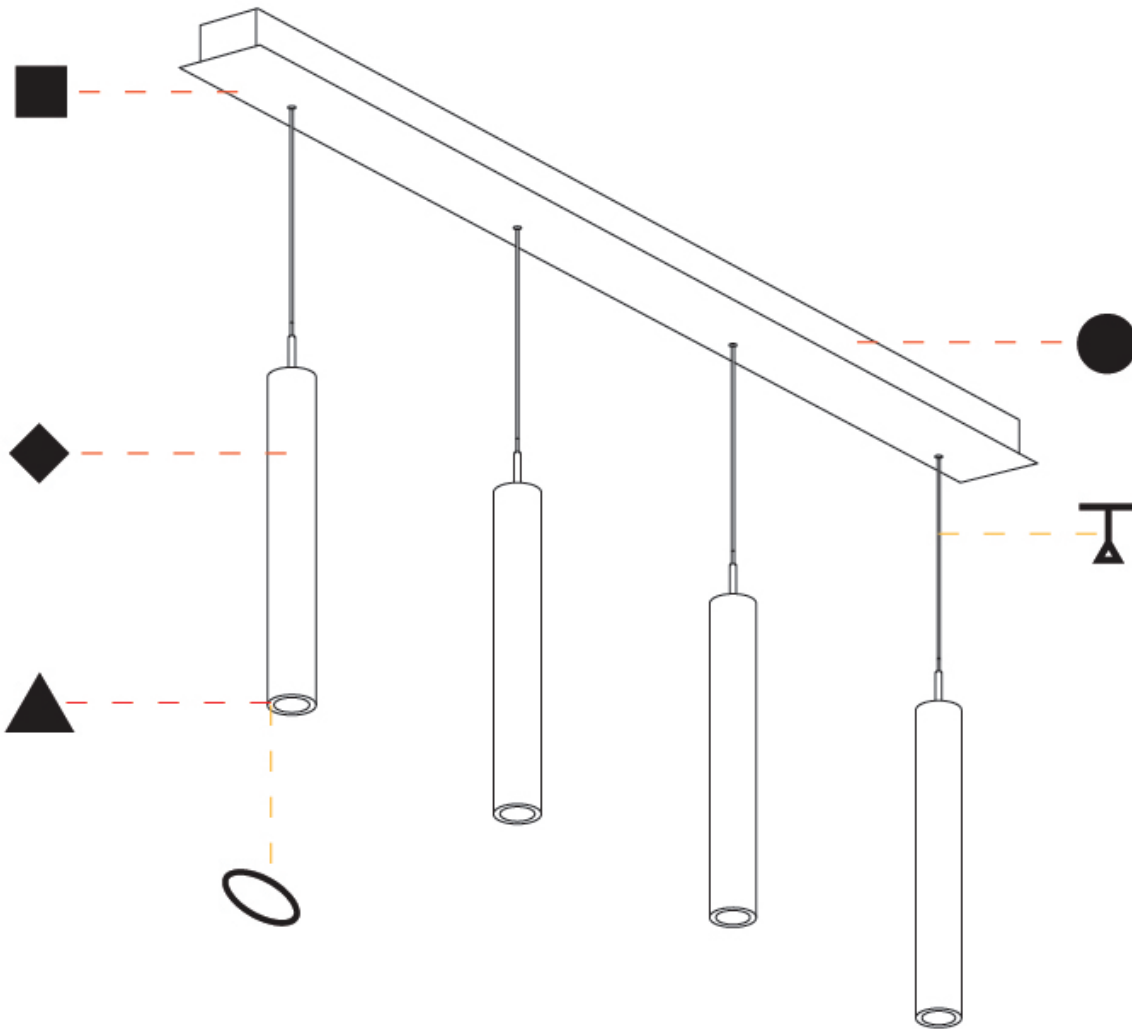

G-MINI CHANNEL HANGOVER SUSPENSION

A300622-

PROJECT	_____
TYPE	_____
SPECIFIER	_____
QUANTITY	_____
DATE	_____

A