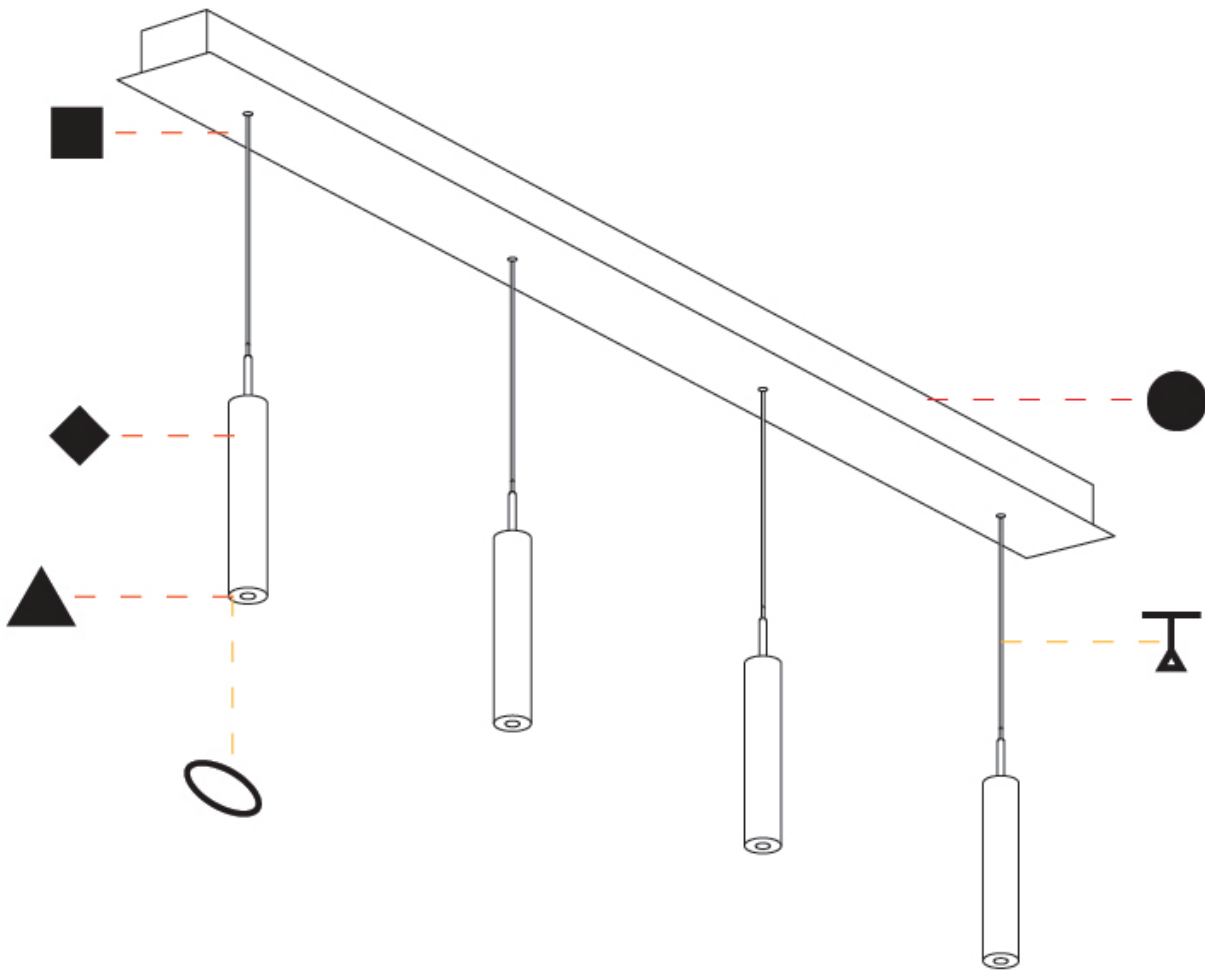

G-MINI CHANNEL HANGOVER SUSPENSION

A300618-

PROJECT	_____
TYPE	_____
SPECIFIER	_____
QUANTITY	_____
DATE	_____